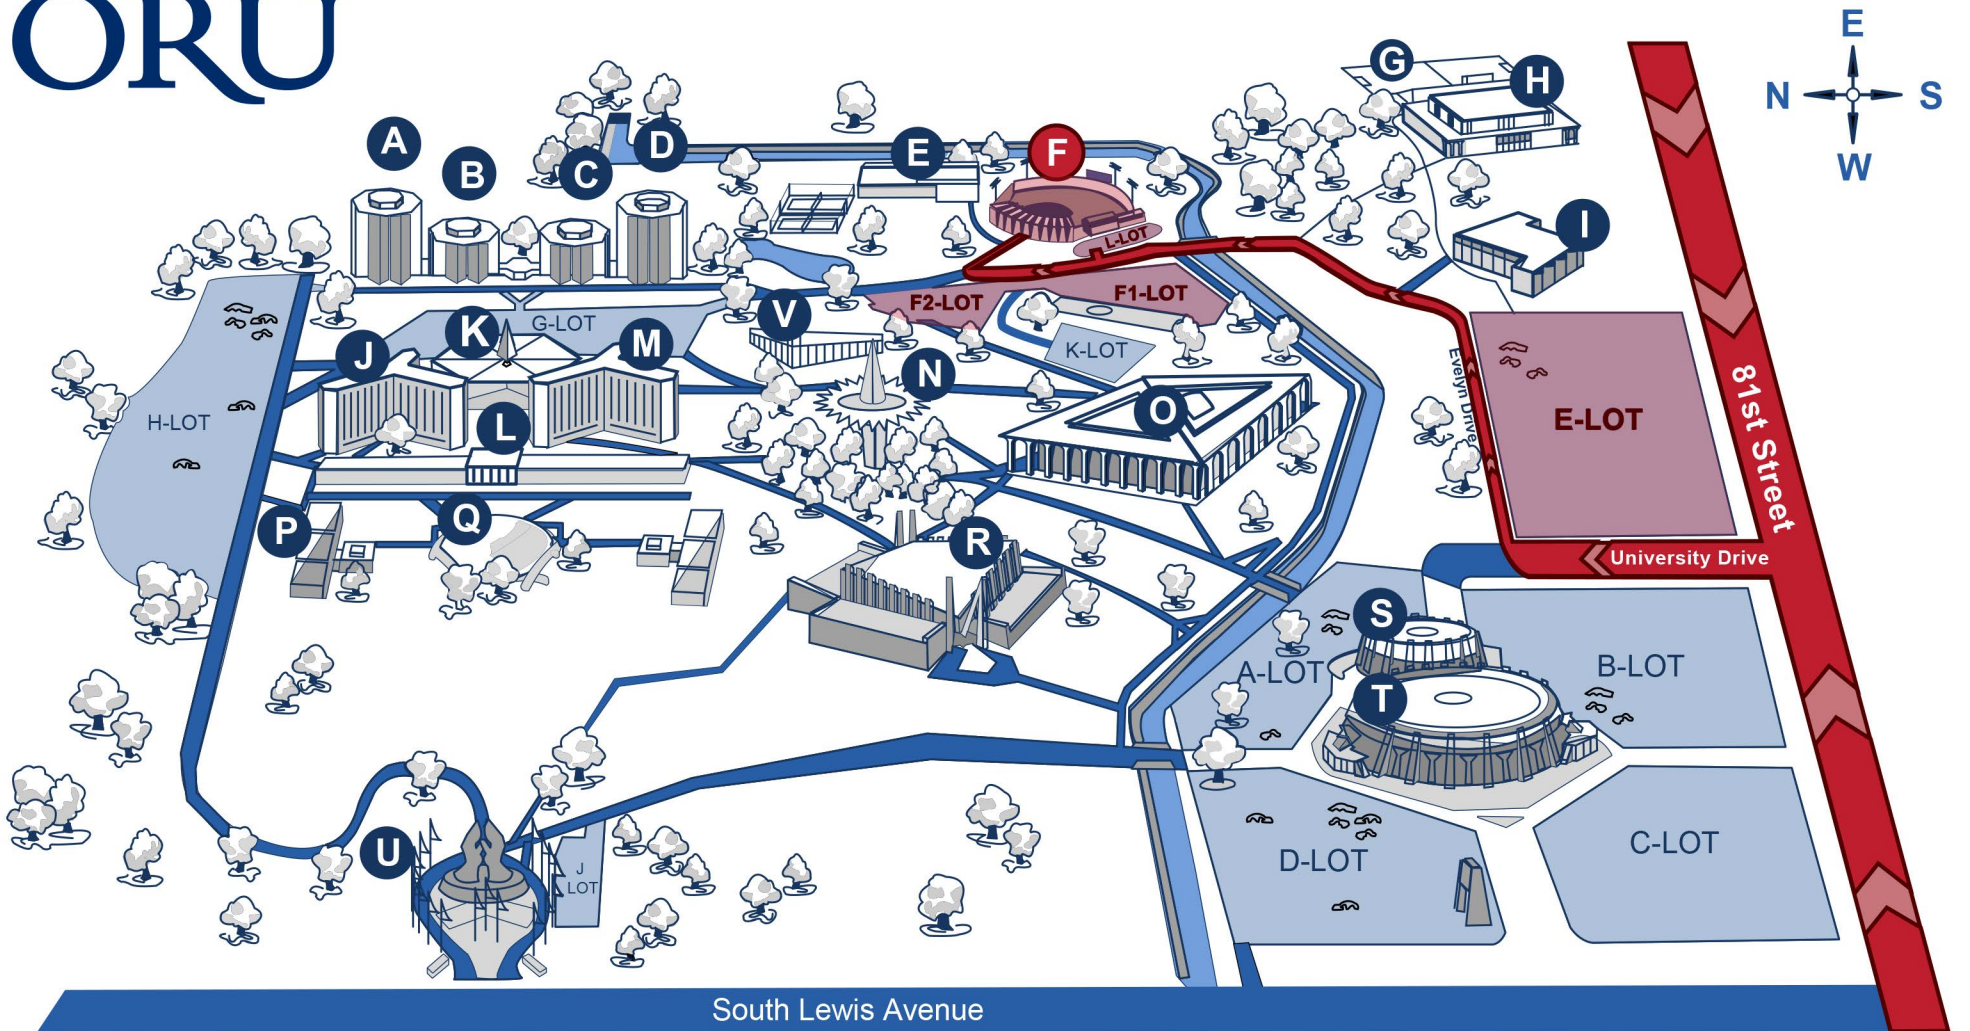

ORU

- A. Michael Cardone Hall
- B. Wesley Luehring Hall
- C. Susie Vinson Hall
- D. Frances Cardone Hall
- E. H.A. Chapman Practice Facility
- F. J.L. Johnson Stadium**
- G. Case Soccer Complex
- H. Kenneth H. Cooper Aerobics Center
- I. Stovall Administrative Center
- J. Ellis Melvin Roberts Hall
- K. Hamill Student Center (Cafeteria/ Security)

- L. Timko-Barton Hall
- M. Claudius Priscilla Roberts Hall
- N. Prayer Tower
- O. Learning Resources Center and Graduate Center
- P. Gabrielle Christian Salem Hall
- Q. Howard Auditorium
- R. Christ's Chapel
- S. Global Learning Center
- T. Mabee Center
- U. Billy Joe Daugherty Circle and Drive
- V. Armand Hammer Alumni-Student Center